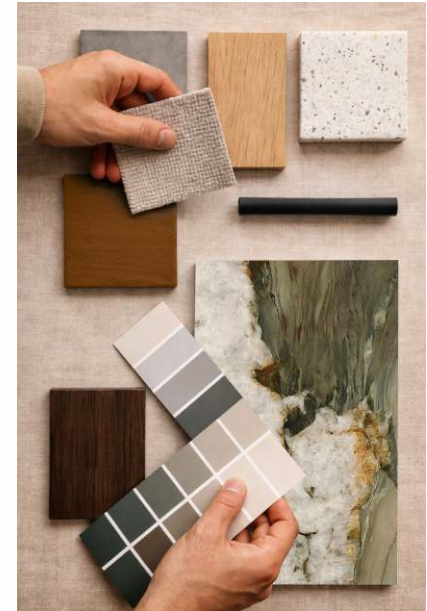

RENOIR CRYSTAL . OWN QUARRY

Quartzite

Renoir Crystal is a quartzite renowned for its unique beauty, remarkable patterns, and large crystals. With elegant green tones and exceptional quality, it adds refinement to any space.

Ideal for both classic and contemporary designs, Renoir Crystal is perfect for those seeking exclusivity and excellence.