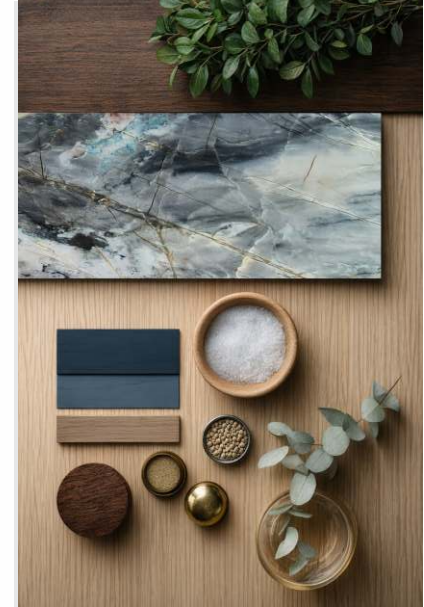

TORRENTO . OWN QUARRY

Quartzite

True masterpiece of nature, Torrento captivates with its bold tones and dynamic patterns, making each slab a unique work of art. No two projects are the same—every application unveils new nuances and textures sculpted by nature itself.

APPLICATIONS:

Kitchen
Bathroom
Fireplace
Gourmet Area
Powder Room
Bookmatched Panel
Outdoor Areas

FINISHES:

- Polished
- Honed
- Leather

ZARAH . OWN QUARRY

Quartzite

Zarah stands as a refined expression within our natural stone collection, defined by its elegance and impeccable balance.

APPLICATIONS:

- Kitchen
- Bathroom
- Fireplace
- Outdoor Living Spaces
- Powder Room
- Bookmatched Feature Walls

FINISHES:

- Honed

SOAPSTONE RAINFOREST

Soapstone

Soapstone Rainforest is a striking natural stone defined by its rich green tones and organic patterns. Inspired by nature, it brings depth, personality, and a unique visual impact to distinctive and expressive projects.