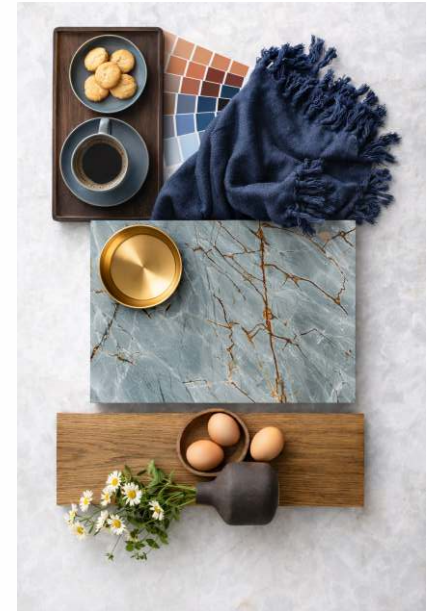

BLUE DEEP

Quartzite

Blue Deep is a quartzite with unique, striking movements that elevate any space.

Perfect for countertops that demand sophistication and personality.

And when applied to walls? A true natural showpiece.

APPLICATIONS:

- Kitchen
- Bathroom
- Fireplace
- Outdoor Living Spaces
- Powder Room
- Bookmatched Feature Walls

FINISHES:

- Polished
- Honed
- Leather