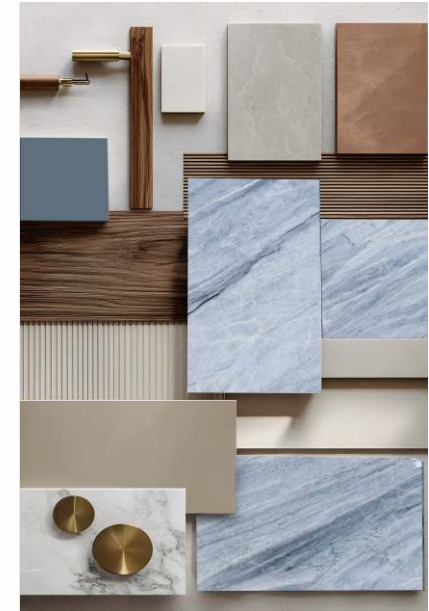

ANGELI SKY LIGHT . OWN QUARRY

Quartzite

Angeli Sky Light is an exclusive quartzite sourced from our own quarry, thoughtfully curated for bold and sophisticated designs.

Its remarkable versatility enables striking compositions across a range of textures and finishes, elevating any space to an exceptional level of refinement.