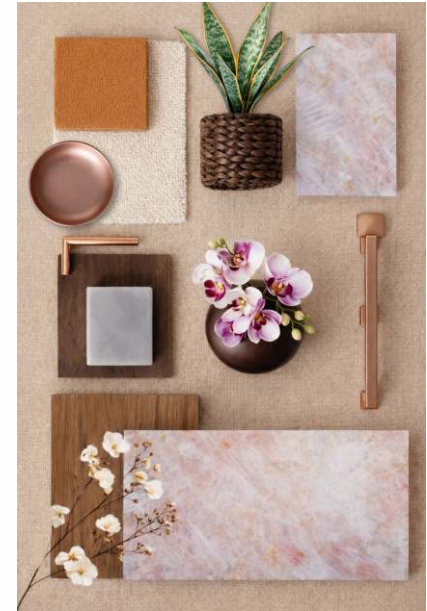

APPLICATIONS:

- Kitchen
- Bathroom
- Fireplace
- Outdoor Living Spaces
- Powder Room
- Bookmatched Feature Walls

FINISHES:

- Honed

SOAPSTONE RAINFOREST

Soapstone

Soapstone Rainforest is a striking natural stone defined by its rich green tones and organic patterns. Inspired by nature, it brings depth, personality, and a unique visual impact to distinctive and expressive projects.

APPLICATIONS:

- Kitchen
- Bathroom
- Fireplace
- Outdoor Living Spaces
- Powder Room
- Bookmatched Feature Walls

FINISHES:

- Honed

SOAPSTONE GREY

Soapstone

Soapstone Grey offers a balanced and versatile aesthetic, with soft grey tones and subtle movement. Its understated elegance makes it perfect for creating calm, modern spaces with a natural touch.

Perfect for countertops that demand sophistication and personality.

And when applied to walls? A true natural showpiece.

APPLICATIONS:

- Kitchen
- Bathroom
- Fireplace
- Outdoor Living Spaces
- Powder Room
- Bookmatched Feature Walls

APPLICATIONS:

- Kitchen
- Bathroom
- Fireplace
- Outdoor Living Spaces
- Powder Room
- Bookmatched Feature Walls

FINISHES:

- Polished
- Honed
- Leather

JADORE

Quartzite

With a gentle movement that enhances its organic appeal, Jadore is ideal for projects that seek a distinctive yet harmonious design, blending sophistication with a natural touch.