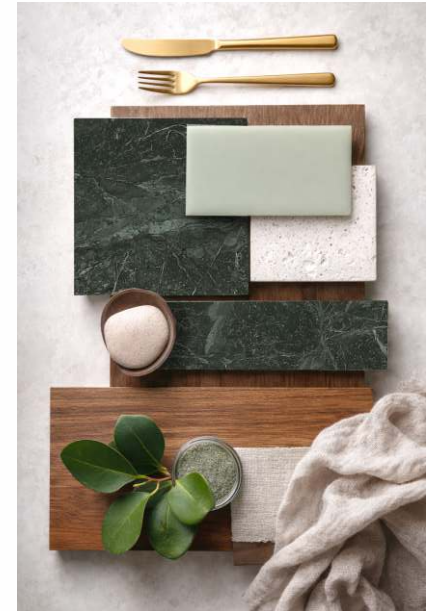

APPLICATIONS:

- Kitchen
- Bathroom
- Fireplace
- Outdoor Living Spaces
- Powder Room
- Bookmatched Feature Walls

FINISHES:

- Polished
- Honed
- Leather

SOAPSTONE BLACK

Soapstone

Soapstone Black stands out for its deep, uniform tone and timeless elegance. With a smooth and refined surface, it brings sophistication and strength to any project, making it ideal for bold and contemporary designs.

APPLICATIONS:

- Kitchen
- Bathroom
- Fireplace
- Outdoor Living Spaces
- Powder Room
- Bookmatched Feature Walls

FINISHES:

- Honed

SOAPSTONE RAINFOREST

Soapstone

Soapstone Rainforest is a striking natural stone defined by its rich green tones and organic patterns. Inspired by nature, it brings depth, personality, and a unique visual impact to distinctive and expressive projects.

APPLICATIONS:

- Kitchen
- Bathroom
- Fireplace
- Outdoor Living Spaces
- Powder Room
- Bookmatched Feature Walls

FINISHES:

- Honed

SOAPSTONE GREY

Soapstone

Soapstone Grey offers a balanced and versatile aesthetic, with soft grey tones and subtle movement. Its understated elegance makes it perfect for creating calm, modern spaces with a natural touch.