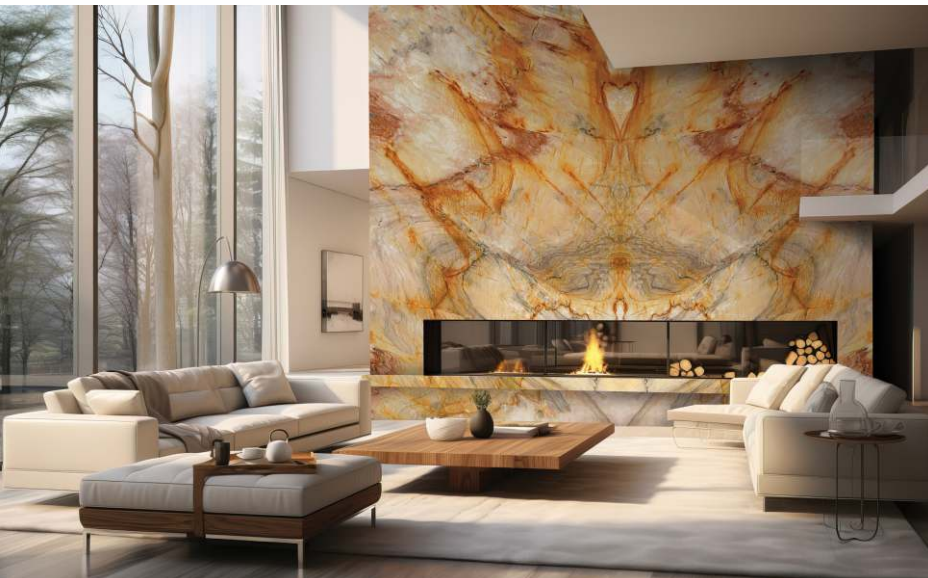

MURANO Intensity . OWN QUARRY

Quartzite

Murano is a quartzite from our own quarry that reflects the full strength and beauty of nature in every slab. With bold veining and sophisticated tones, it stands out in projects that value exclusivity, elegance, and visual impact.

APPLICATIONS:

- Kitchen
- Bathroom
- Fireplace
- Outdoor Living Spaces
- Powder Room
- Bookmatched Feature Walls

FINISHES:

- Polished
- Honed
- Leather